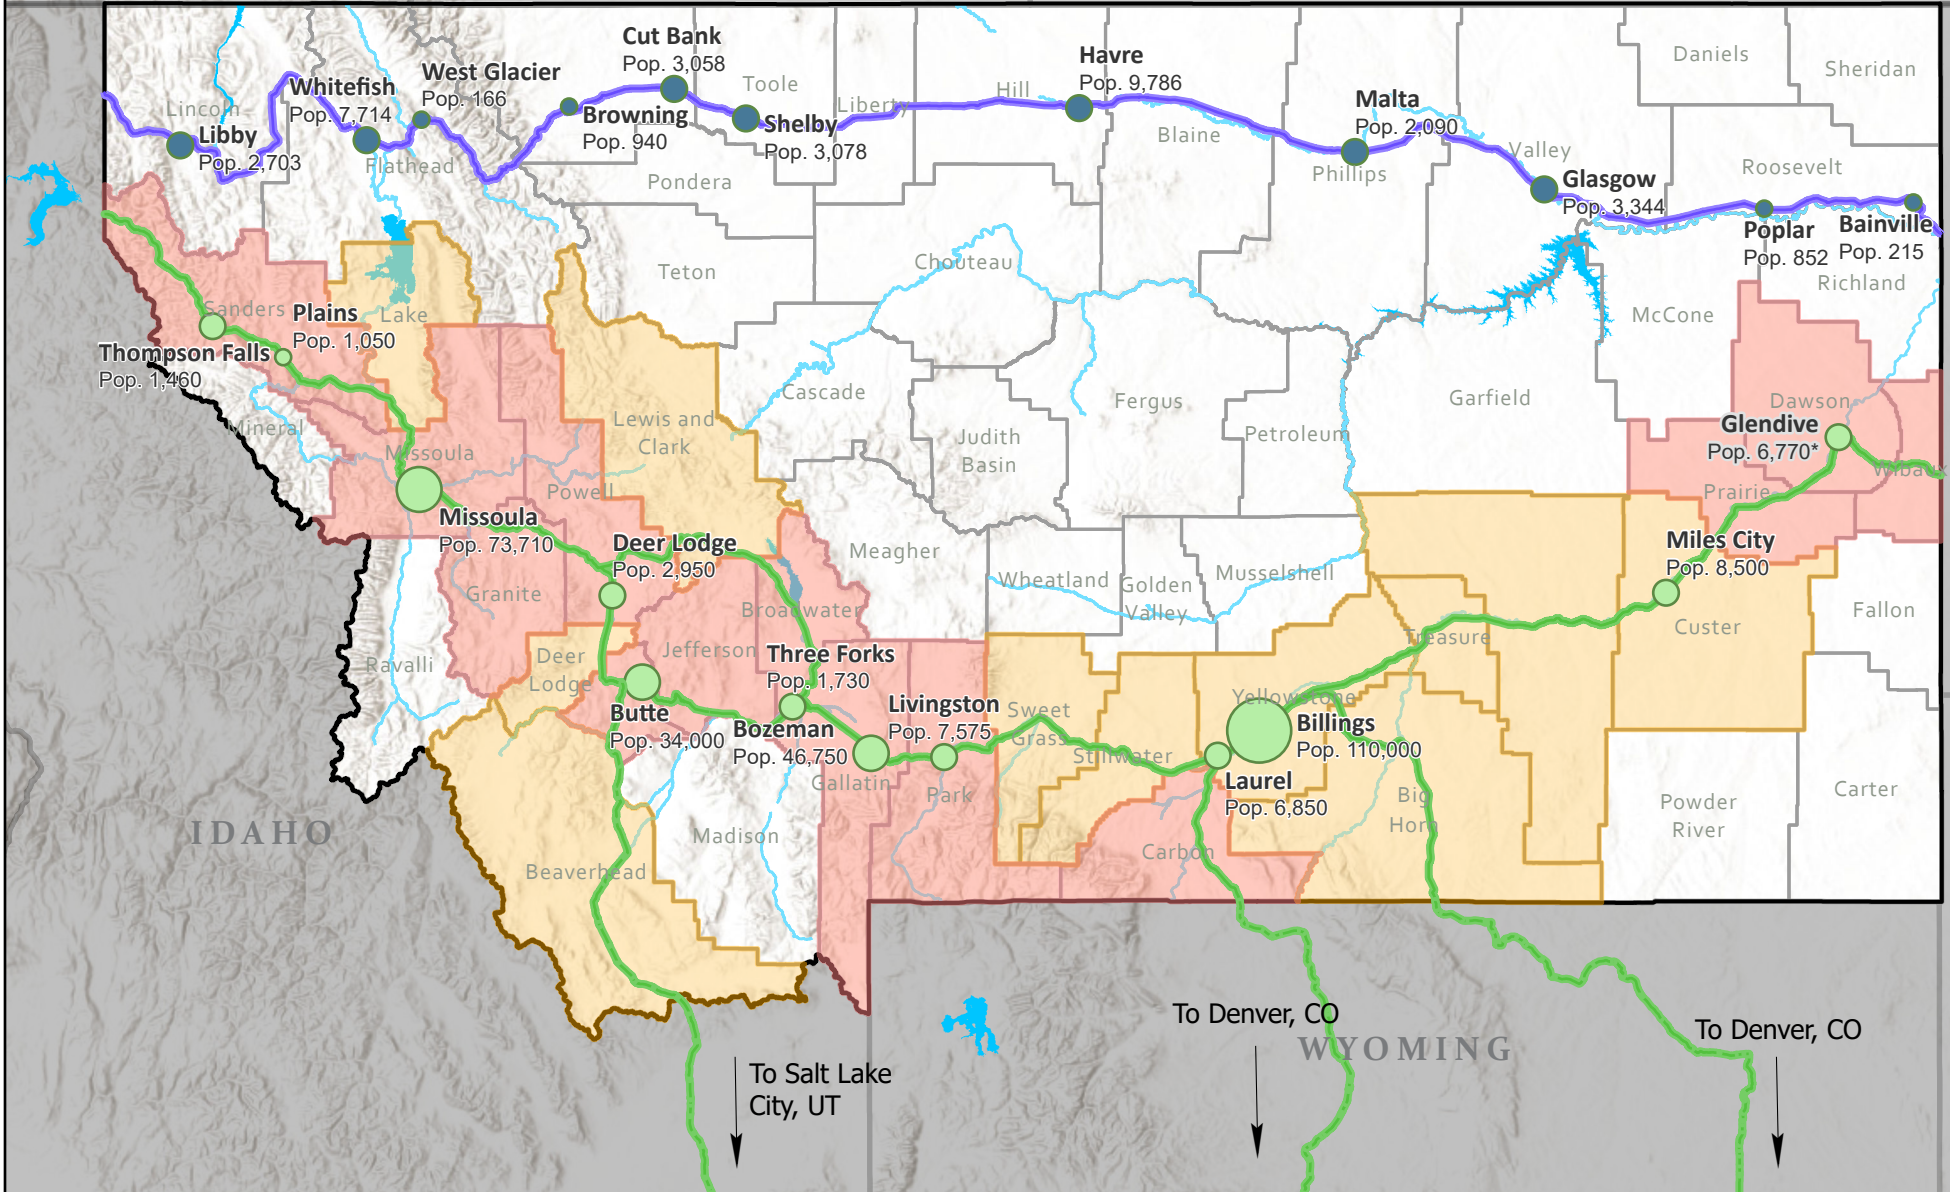

BRITISH COLUMBIA

ALBERTA

SASKATCHEWAN

0 25 50 100 150 200 Miles

Big Sky Passenger Rail Authority

- Empire Builder Route
- Potential Expanded Routes
- Participating Counties
- Non-Participating Counties

* Glendive population includes unincorporated West Glendive

Potential Regional Routes

Big Sky Passenger Rail Authority

Esri, USGS