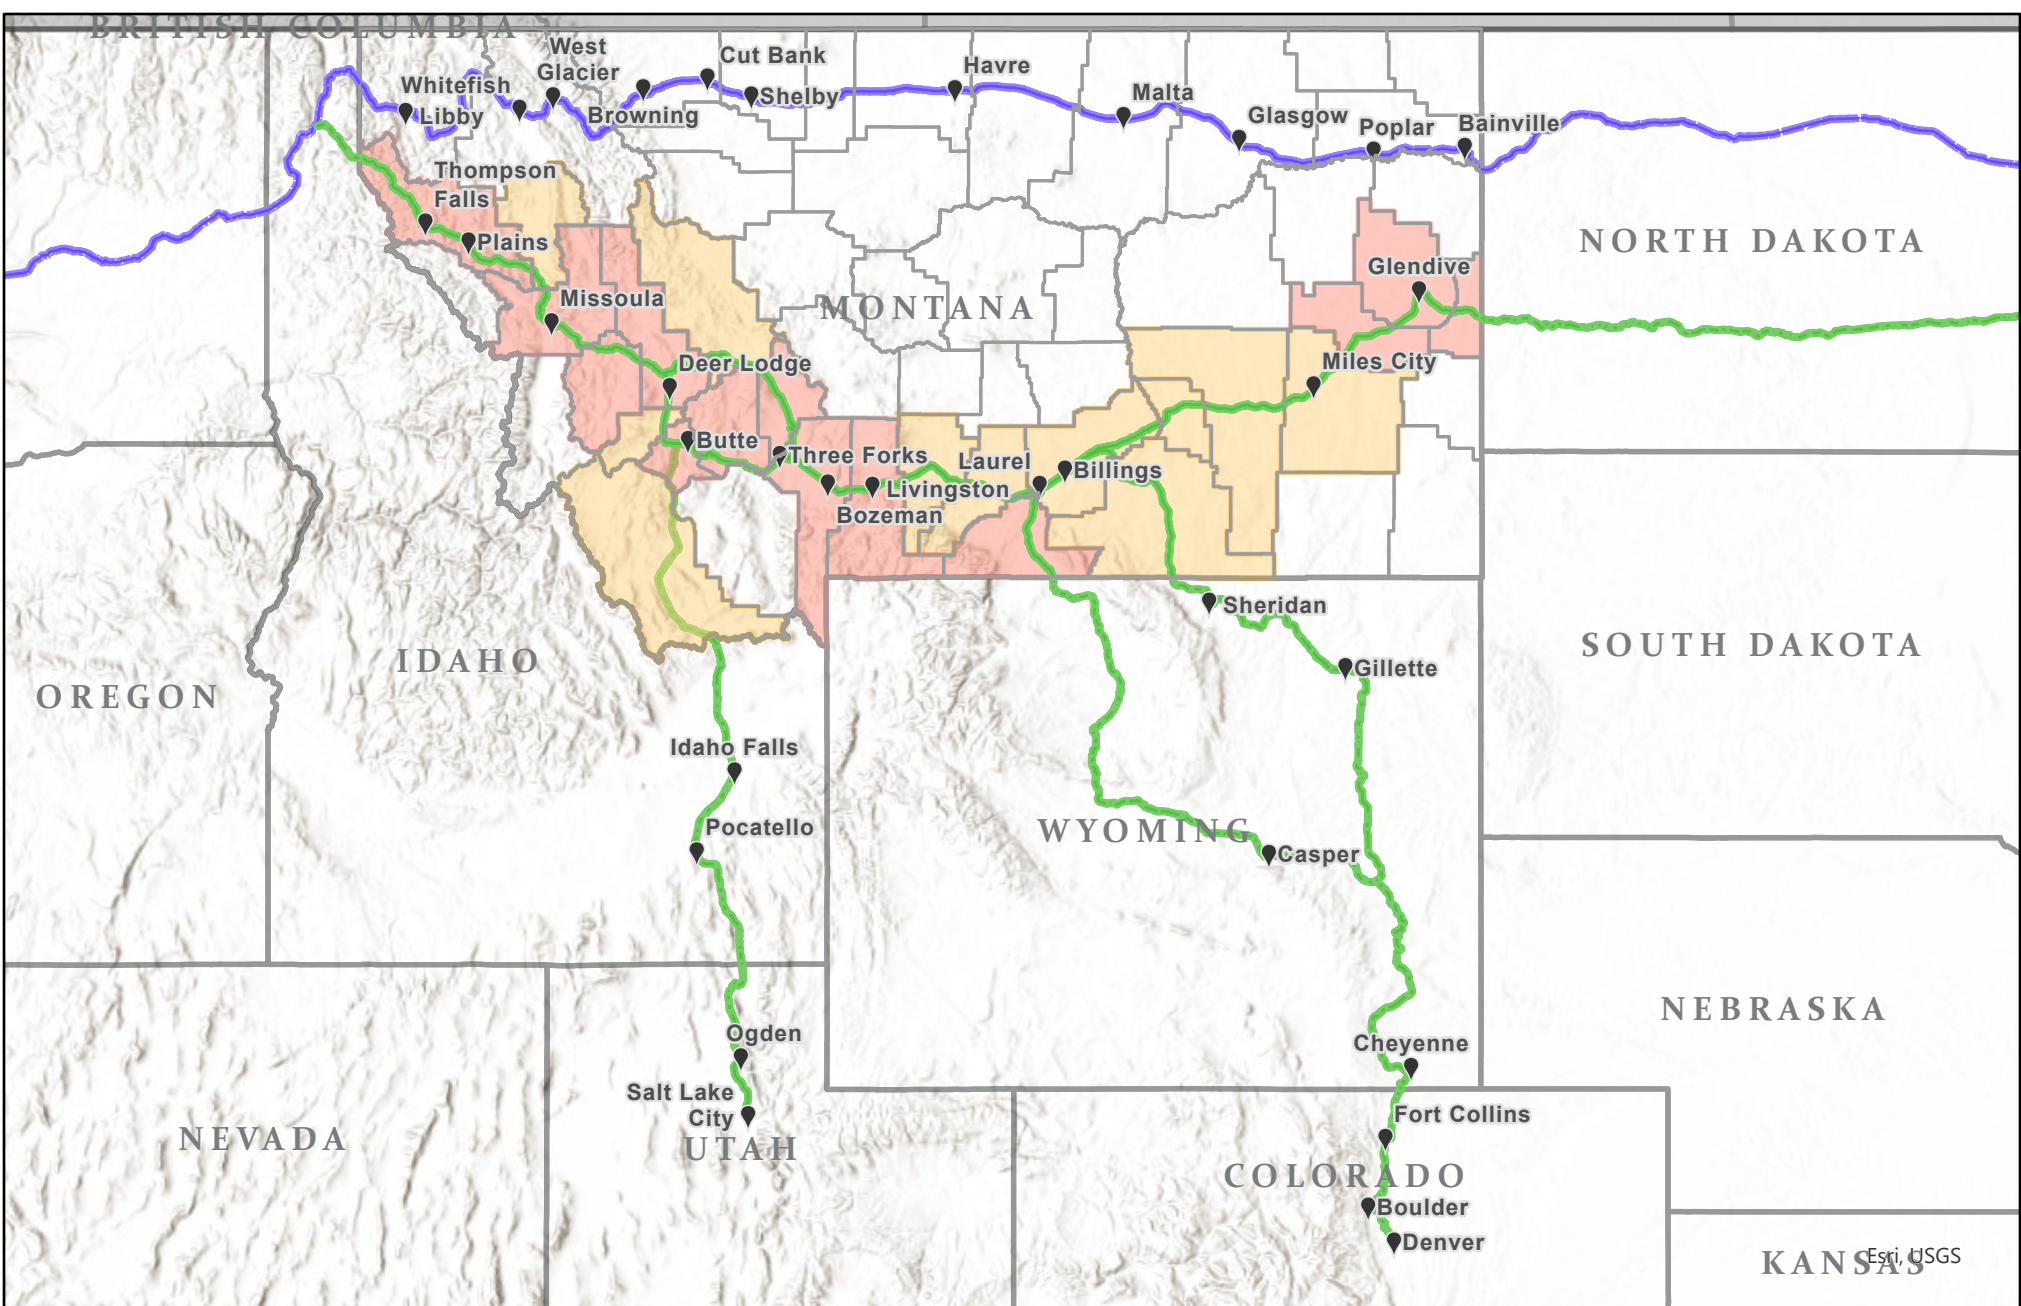

BRITISH COLUMBIA

ALBERTA

SASKATCHEWAN

0 25 50 100 150 200 Miles

Big Sky Passenger Rail Authority

- Empire Builder Route
- Potential Expanded Routes
- Participating Counties
- Non-Participating Counties

* Glendive population includes unincorporated West Glendive

Potential Regional Routes

Big Sky Passenger Rail Authority

Esri, USGS