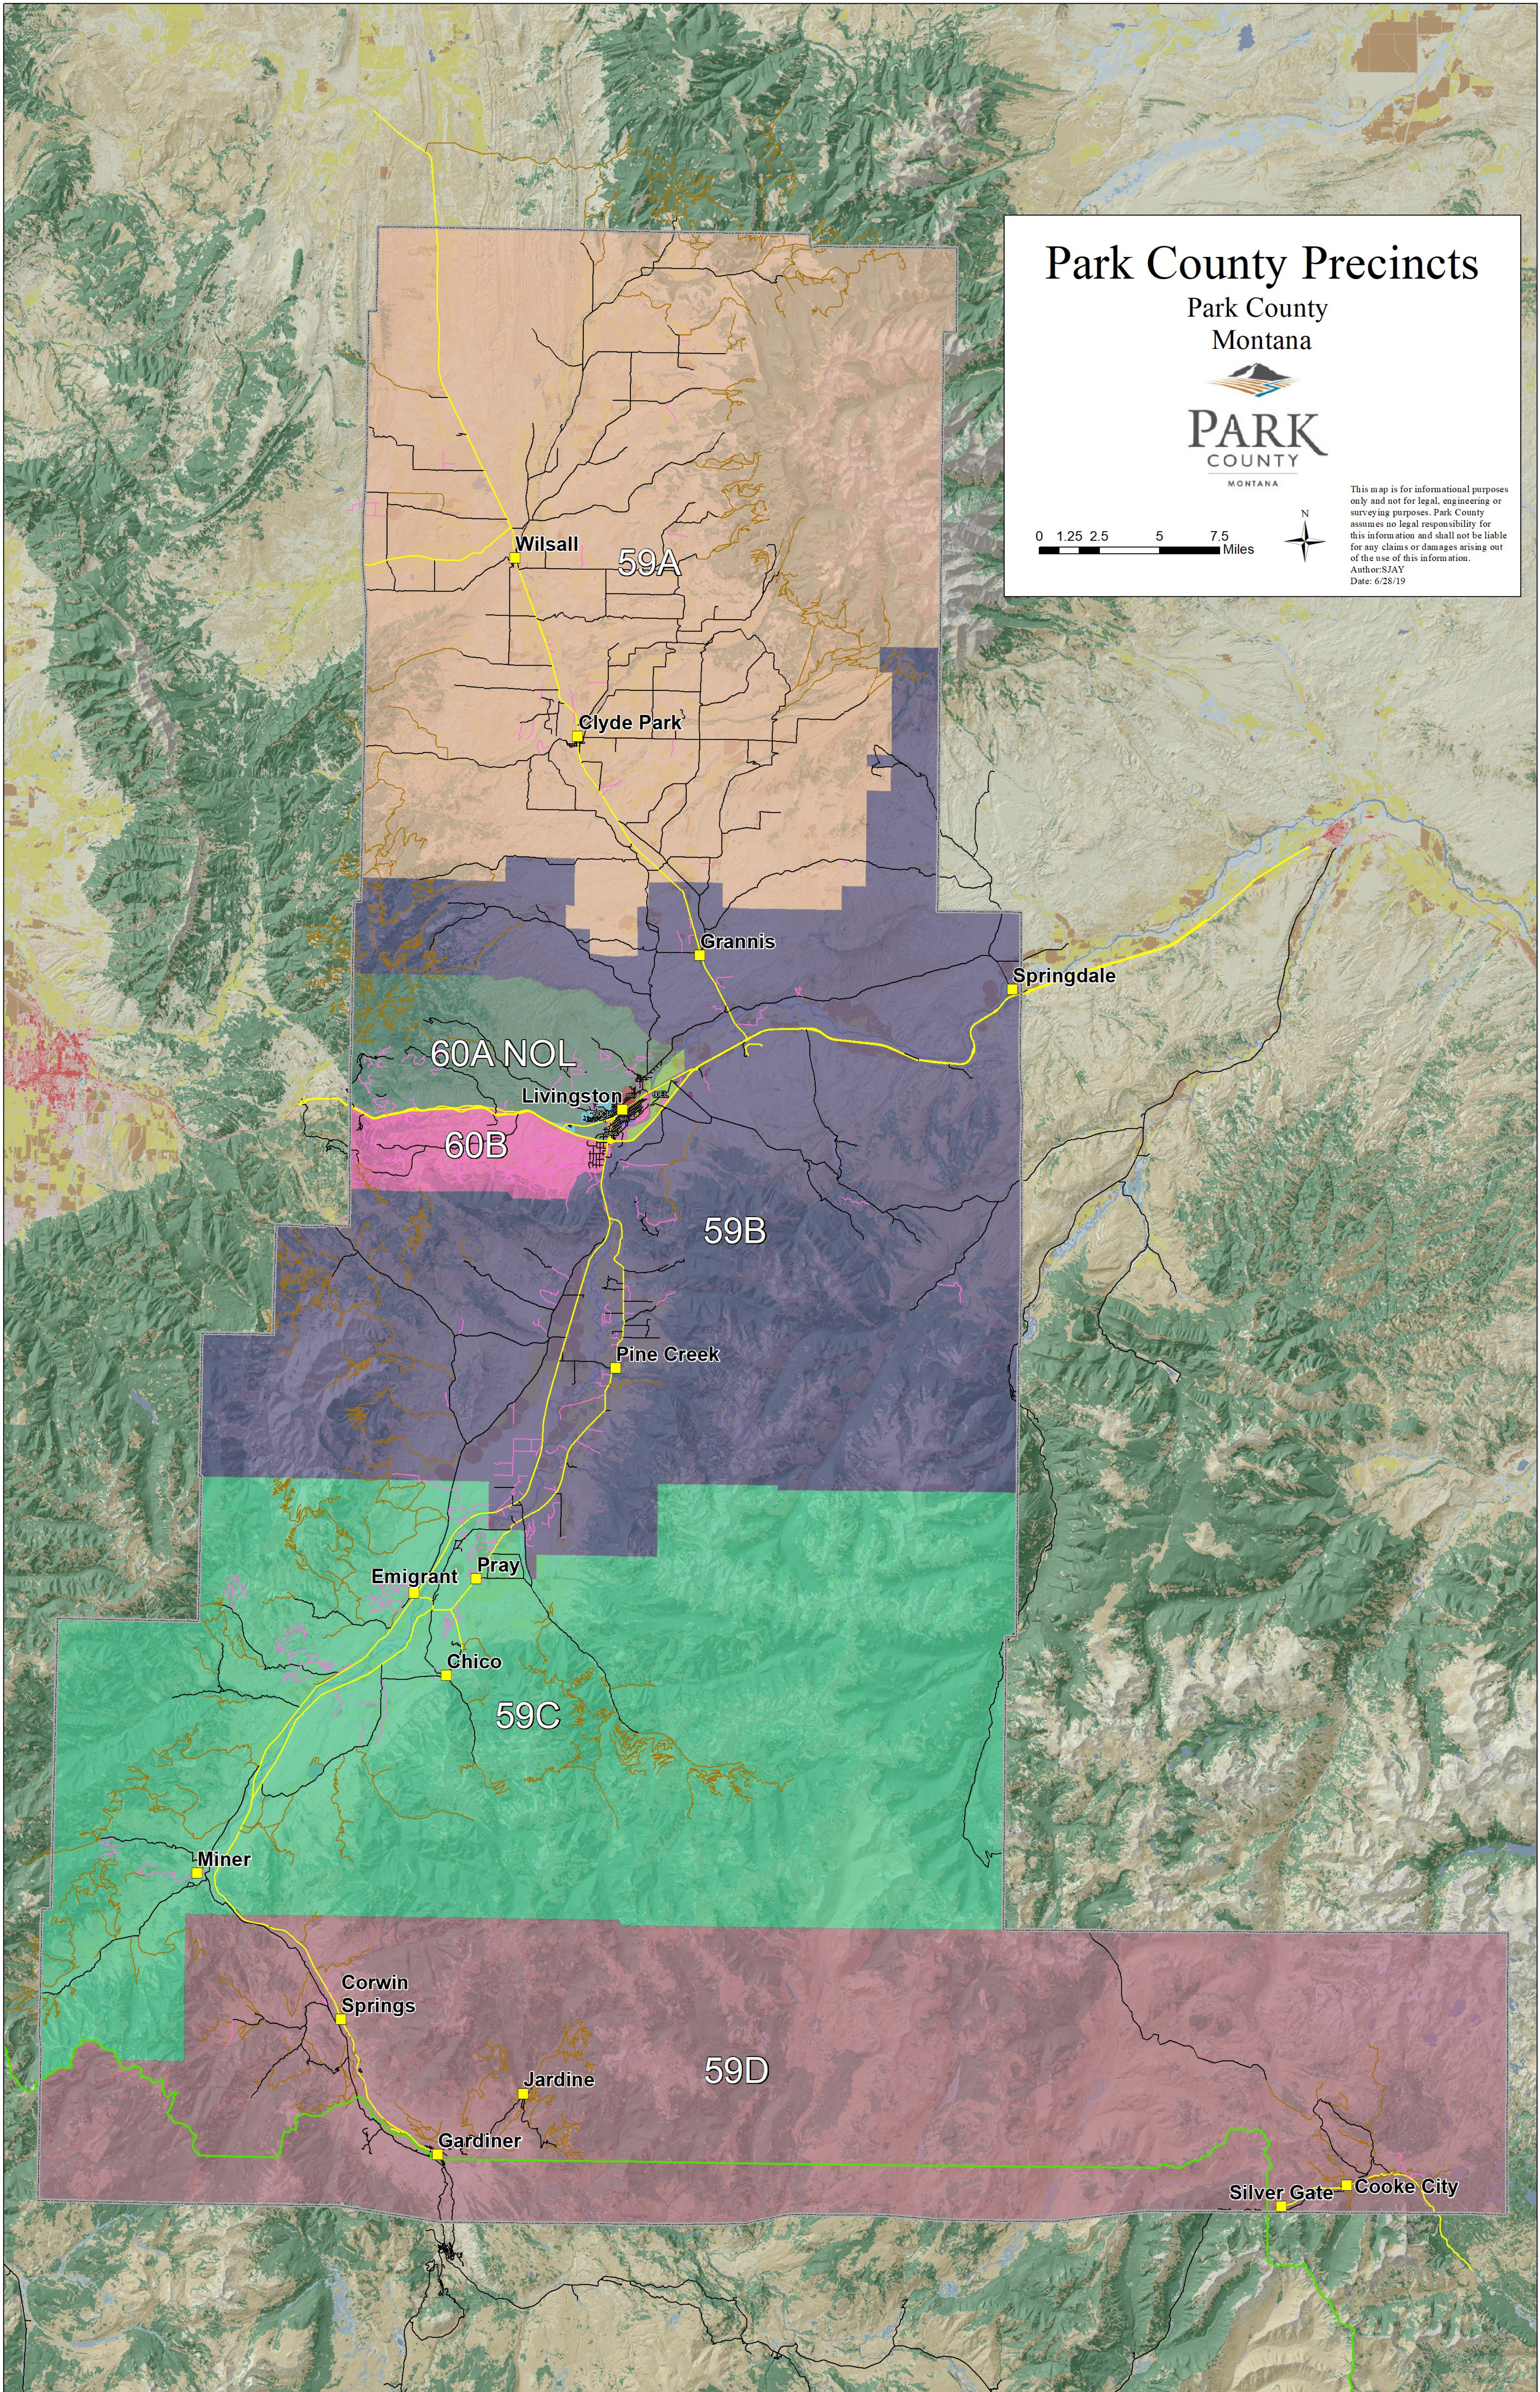

Park County Precincts

Park County
Montana

0 1.25 2.5 5 7.5 Miles

Wilsall 59A

Clyde Park

Grannis

Springdale

60A NOL

Livingston

60B

59B

Pine Creek

Emigrant

Pray

Chico

59C

Miner

Corwin Springs

Jardine

Gardiner

59D

Silver Gate

Cooke City