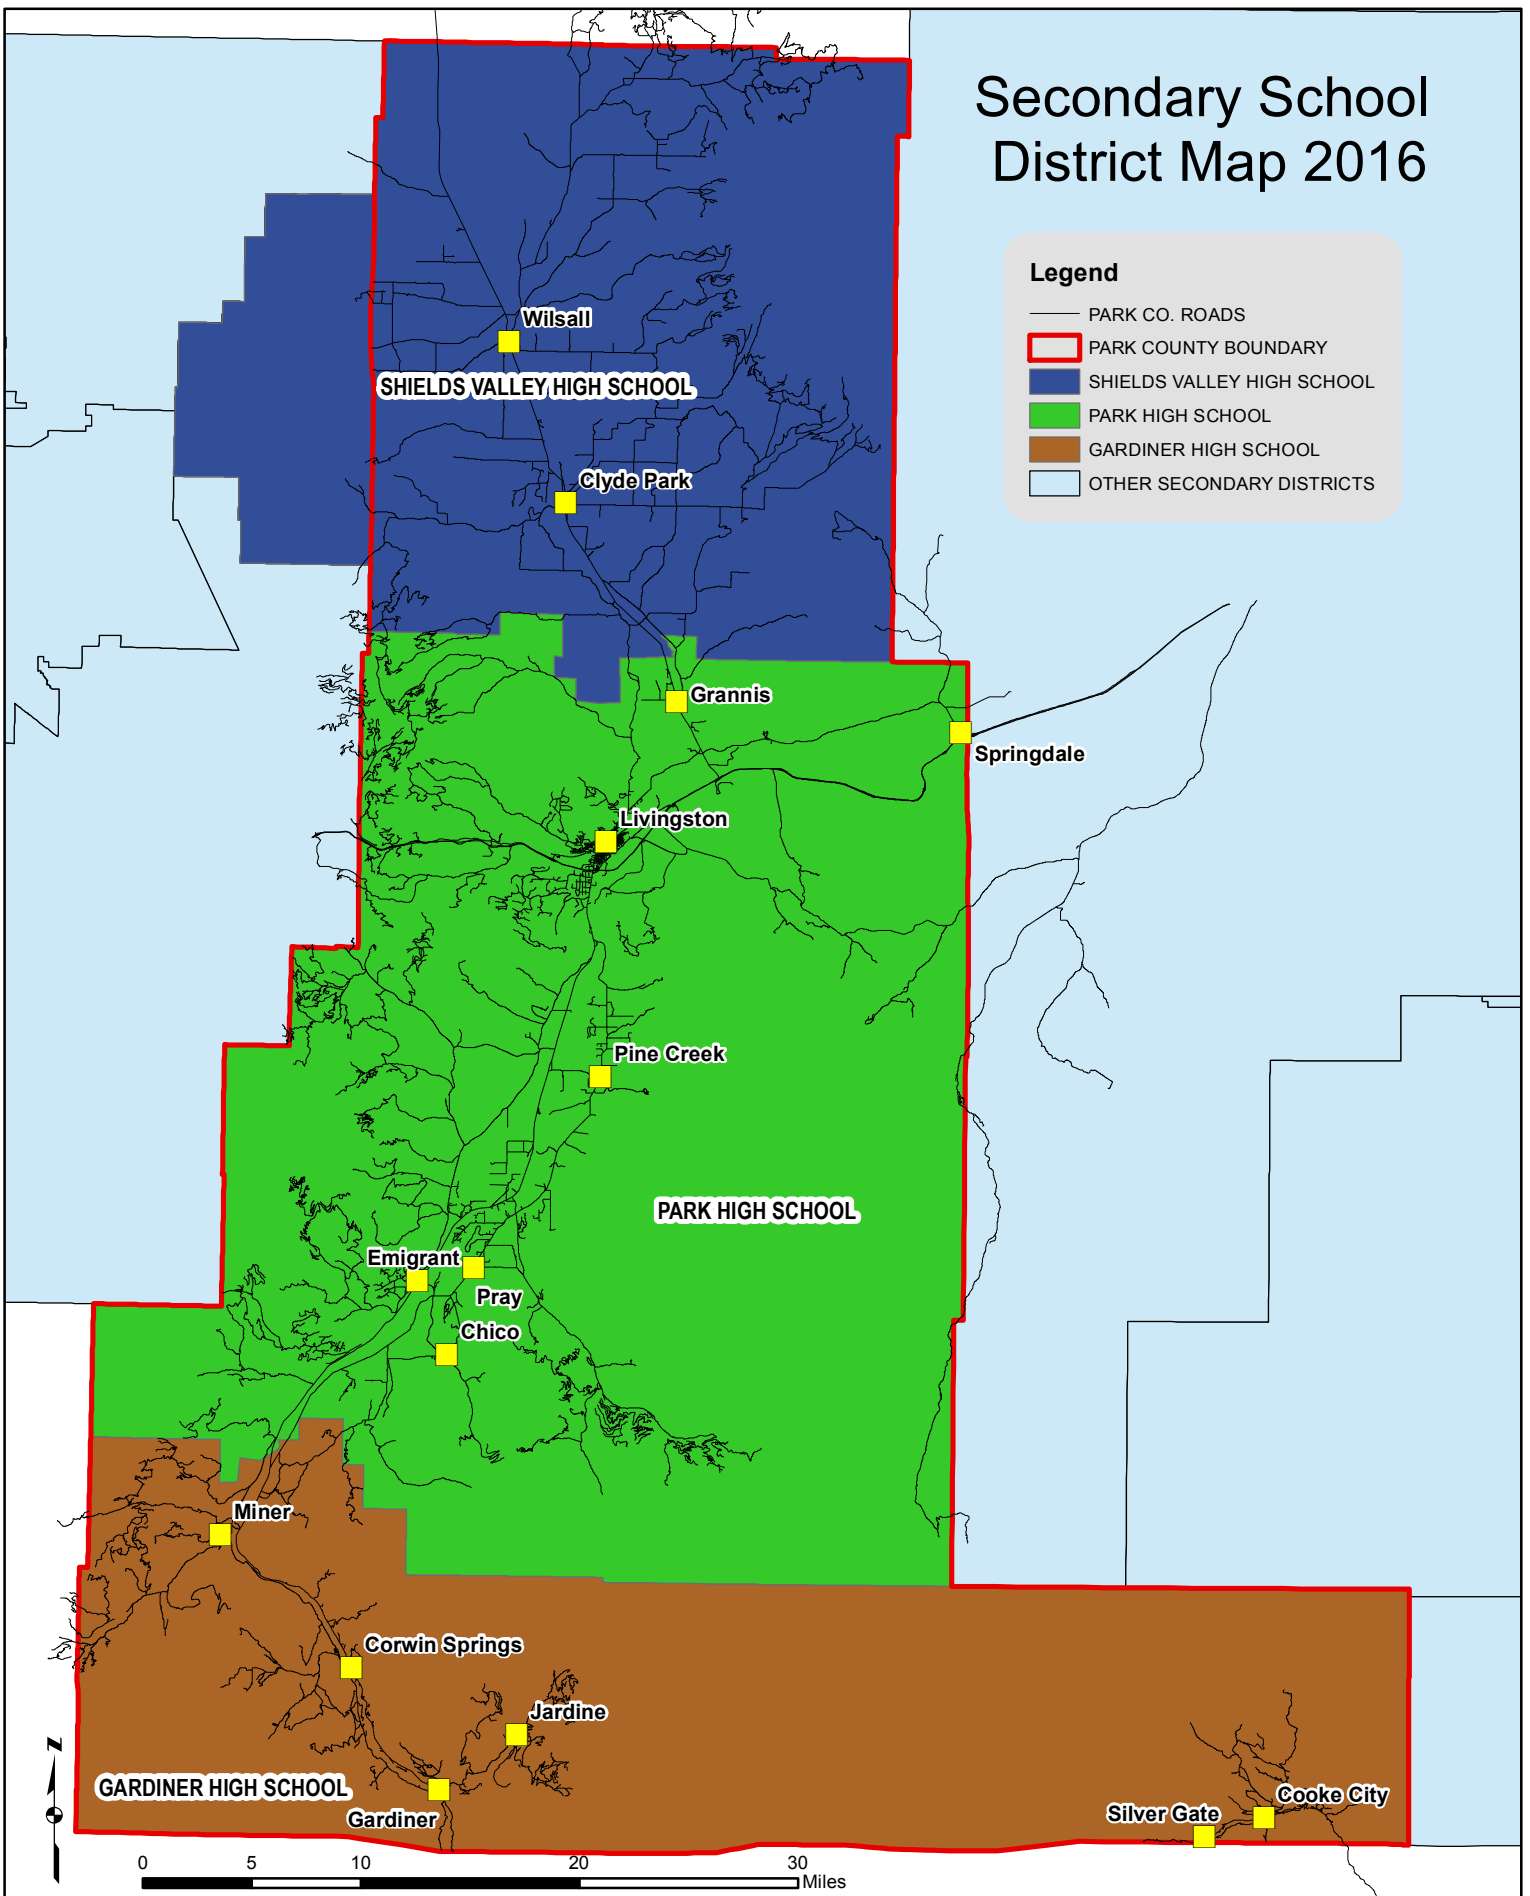

Secondary School District Map 2016

Legend

- PARK CO. ROADS
- ▭ PARK COUNTY BOUNDARY
- ▭ SHIELDS VALLEY HIGH SCHOOL
- ▭ PARK HIGH SCHOOL
- ▭ GARDINER HIGH SCHOOL
- ▭ OTHER SECONDARY DISTRICTS

This map is for informational purposes only and not for legal, engineering or surveying purposes. Park County assumes no legal responsibility for this information and shall not be liable for any claims or damages arising out of the use of this information.